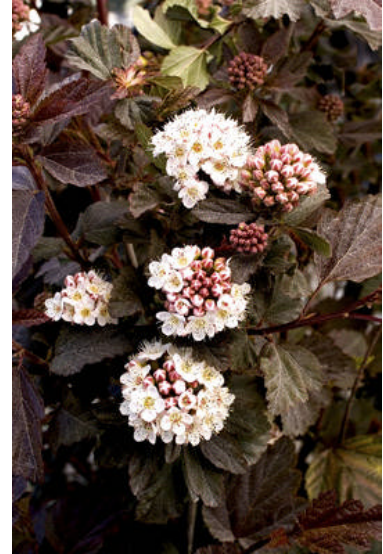

# DIABLO NINEBARK

*Physocarpus opulifolius* 'Monlo'

**Height:** 8-10'      **Spread:** 8-10'

**Location:** Zone 3, sun, tolerates harsh conditions

**Shape:** Upright, rounded

**Foliage:** Reddish purple all season

**Notes:** Selected for the intense reddish-purple foliage on upright, arching branches. Provides excellent color contrast when used in the border, or as a hedge or screen. Added contrast to the dark foliage are clusters of creamy-white flowers during the summer.

# DWARF NINEBARK

*Physocarpus opulifolius* 'Nanus'

**Height:** 4-6'      **Spread:** 4-5'

**Location:** Zone 2, sun to shade

**Shape:** Dwarf, dense, bushy

**Foliage:** Small green leaves

**Notes:** Excellent for hedges. Does well in shaded areas. Beautiful white flowers in May and June followed by numerous red seed pods.